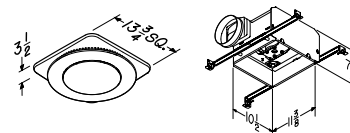

QTNLEDA Fan/Light

Model	CFM 0.1"	Sones	Lighting	Ducting
QTNLEDA	110	0.7	Two 18 watt, GU24 fluorescent bulbs	6" or 4"
QTNLEDB	110	0.7	Two 18 watt, GU24 fluorescent bulbs	6" or 4"

NuTone®

www.NuTone.com

NuTone Inc., 926 W. State Street, Hartford, WI 53027 • 888-336-3948
In Canada call 877-896-1119